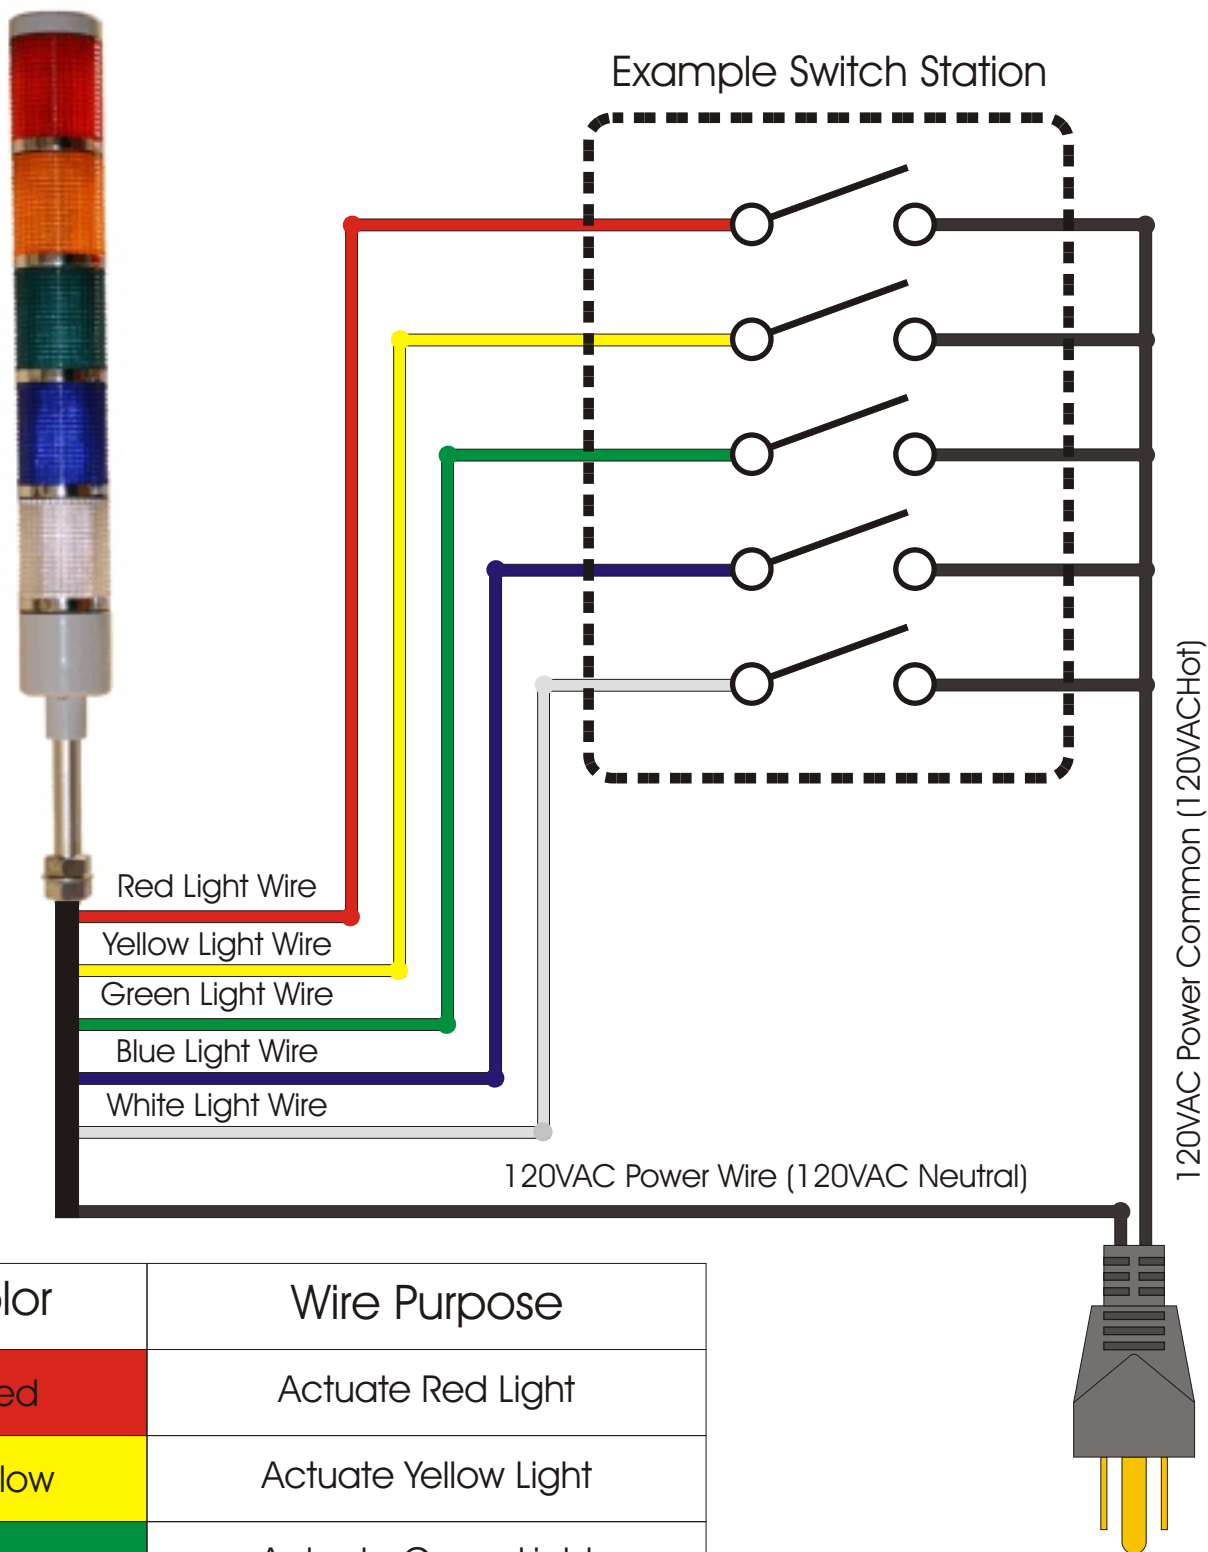

Stack Light Wiring Diagram

Wire Color	Wire Purpose
Color-Red	Actuate Red Light
Color-Yellow	Actuate Yellow Light
Color-Green	Actuate Green Light
Color-Blue	Actuate Blue Light
Color-White	Actuate White Light
Color-Black	120VAC Power Wire

American LED-gible

LD 5200 Series Wiring Diagram

120 Volt Continuous Models

Aug 8, 2009

Revision: A