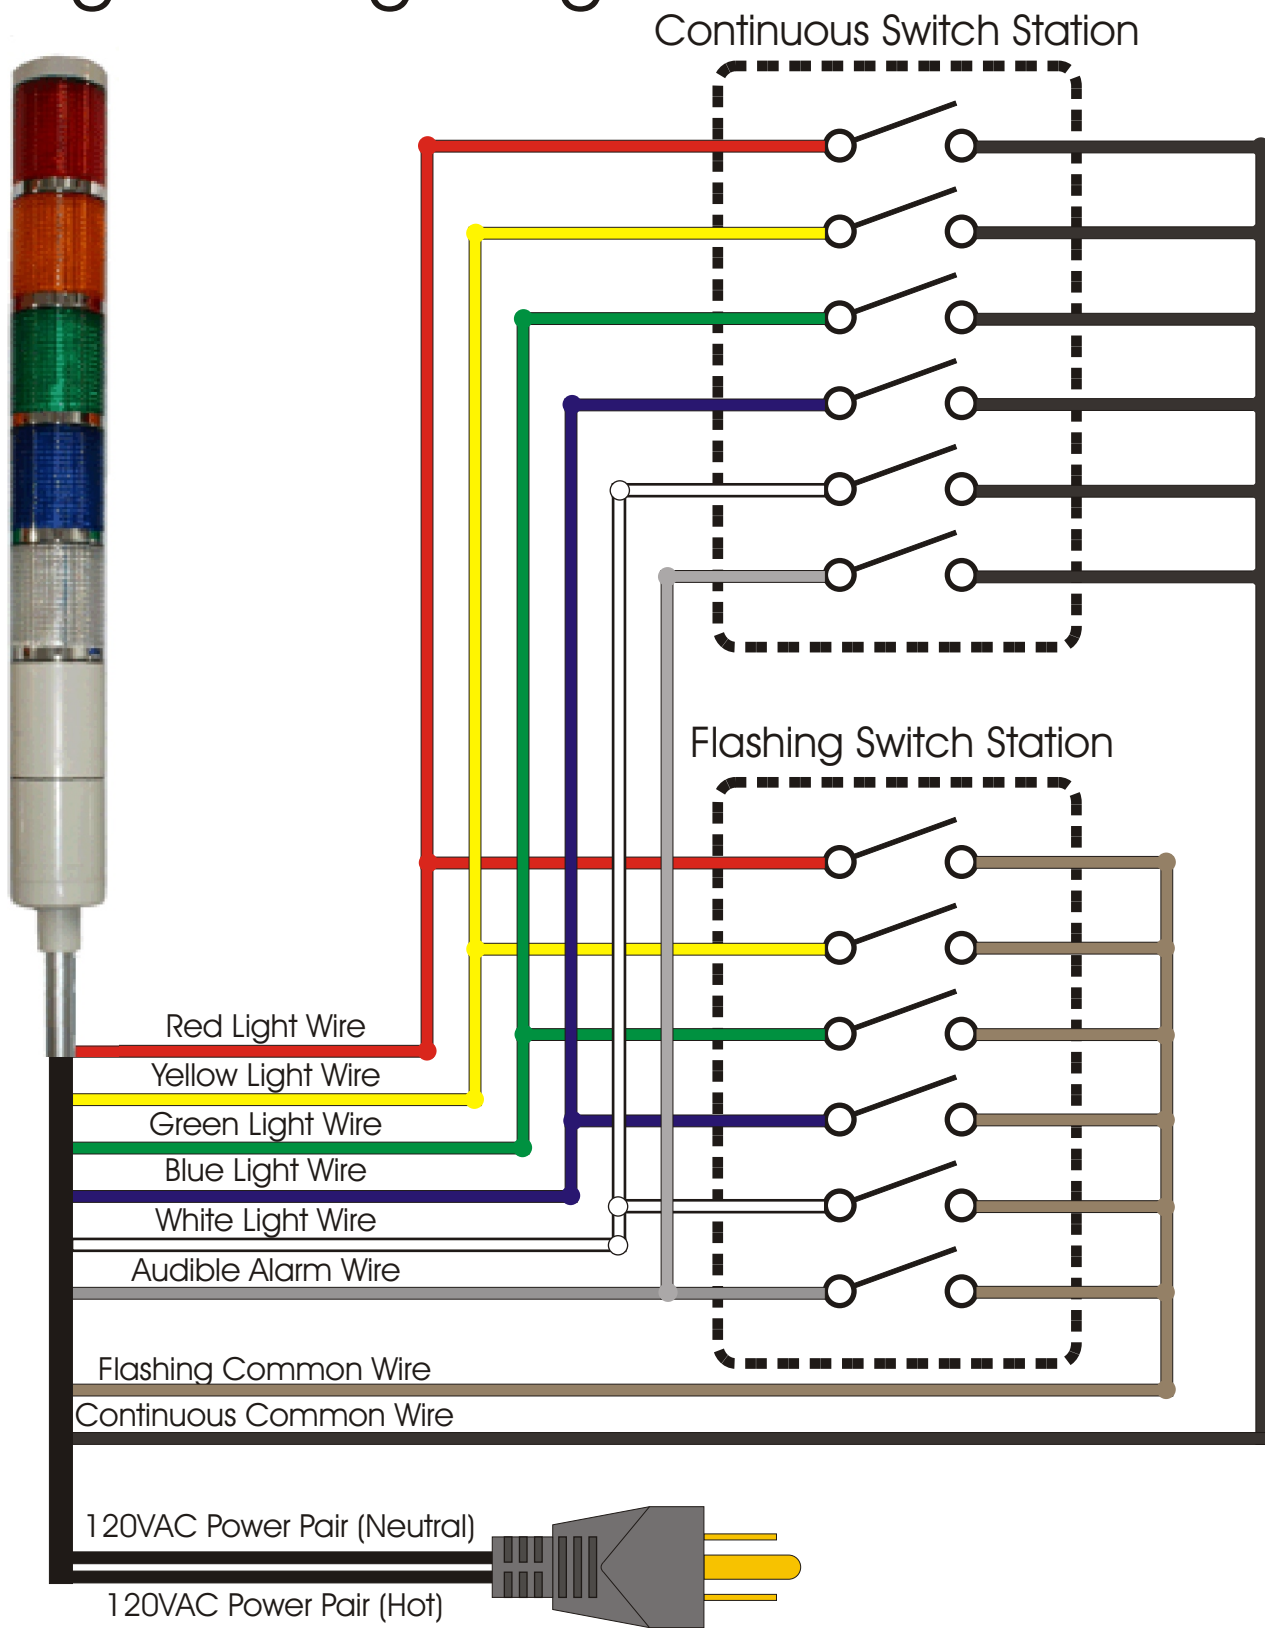

Stack Light Wiring Diagram

Wire Color	Wire Purpose	Wire Color	Wire Purpose	American LED-gible LD 5200 Series Wiring Diagram	
Color-Red	Actuate Red Light	Color-Gray	Actuate Audible Tone		
Color-Yellow	Actuate Yellow Light	Color-Brown	Flashing Common		
Color-Green	Actuate Green Light	Color-Black	Continuous Common	Aug 9, 2009 Revision: A	
Color-Blue	Actuate Blue Light	Color-Black pair	120VAC Power		
Color-White	Actuate White Light	Color-Black pair	120VAC Power		