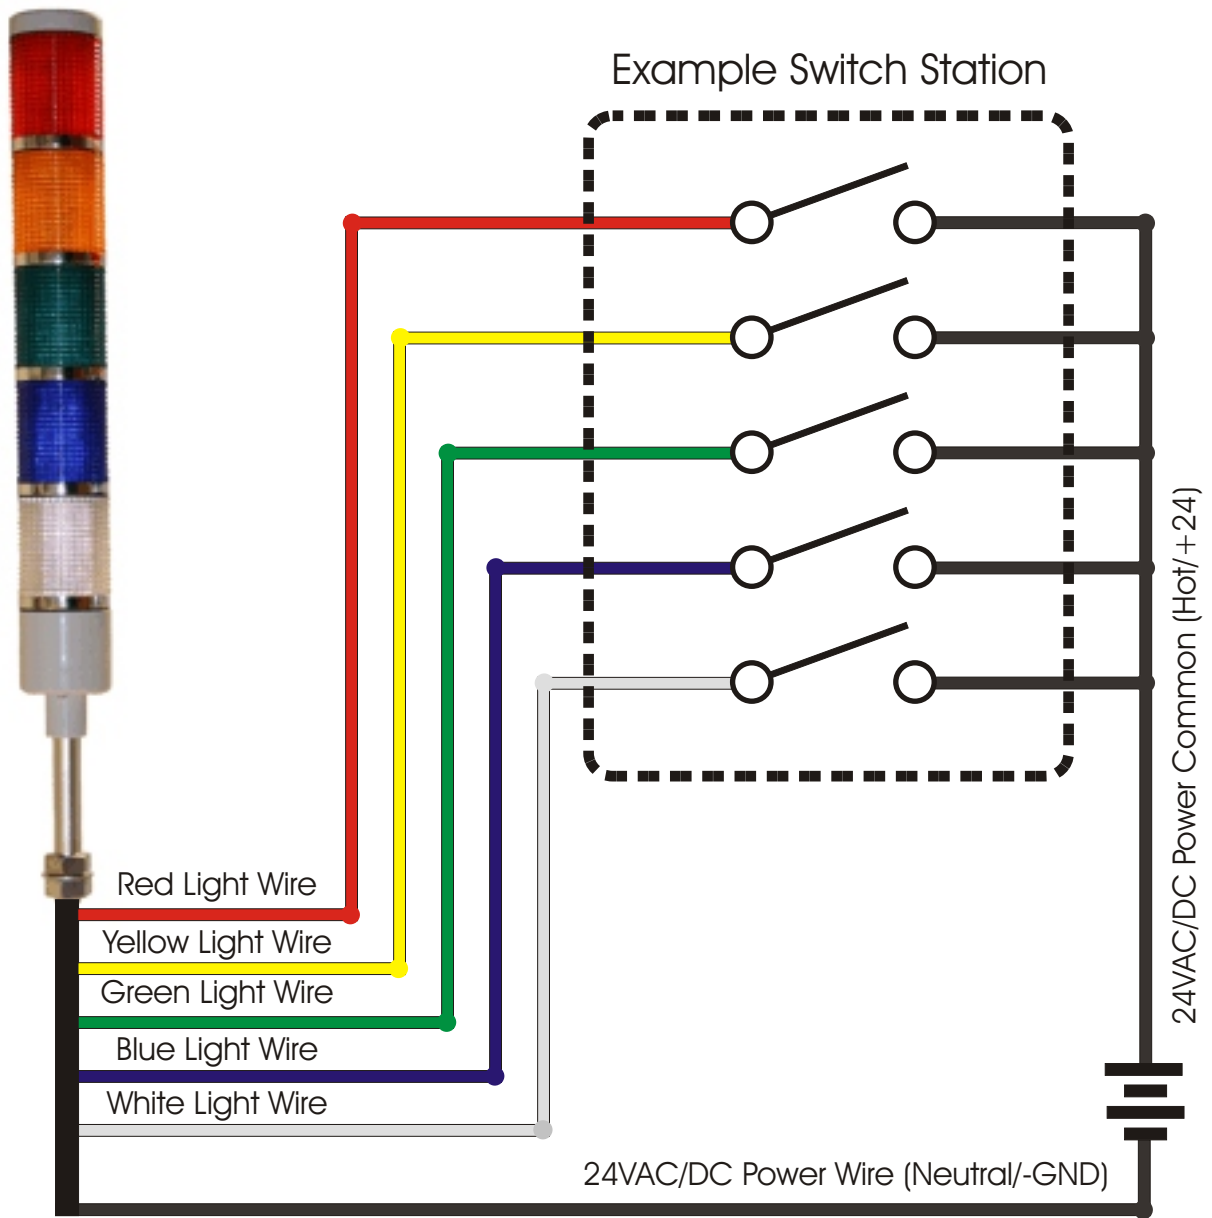

# Stack Light Wiring Diagram

Wire Color	Wire Purpose
Color-Red	Actuate Red Light
Color-Yellow	Actuate Yellow Light
Color-Green	Actuate Green Light
Color-Blue	Actuate Blue Light
Color-White	Actuate White Light
Color-Black	24VAC/DC Power Wire

American LED-gible

LD 5200 Series Wiring Diagram

24 Volt Continuous Models

Aug 8, 2009

Revision: A