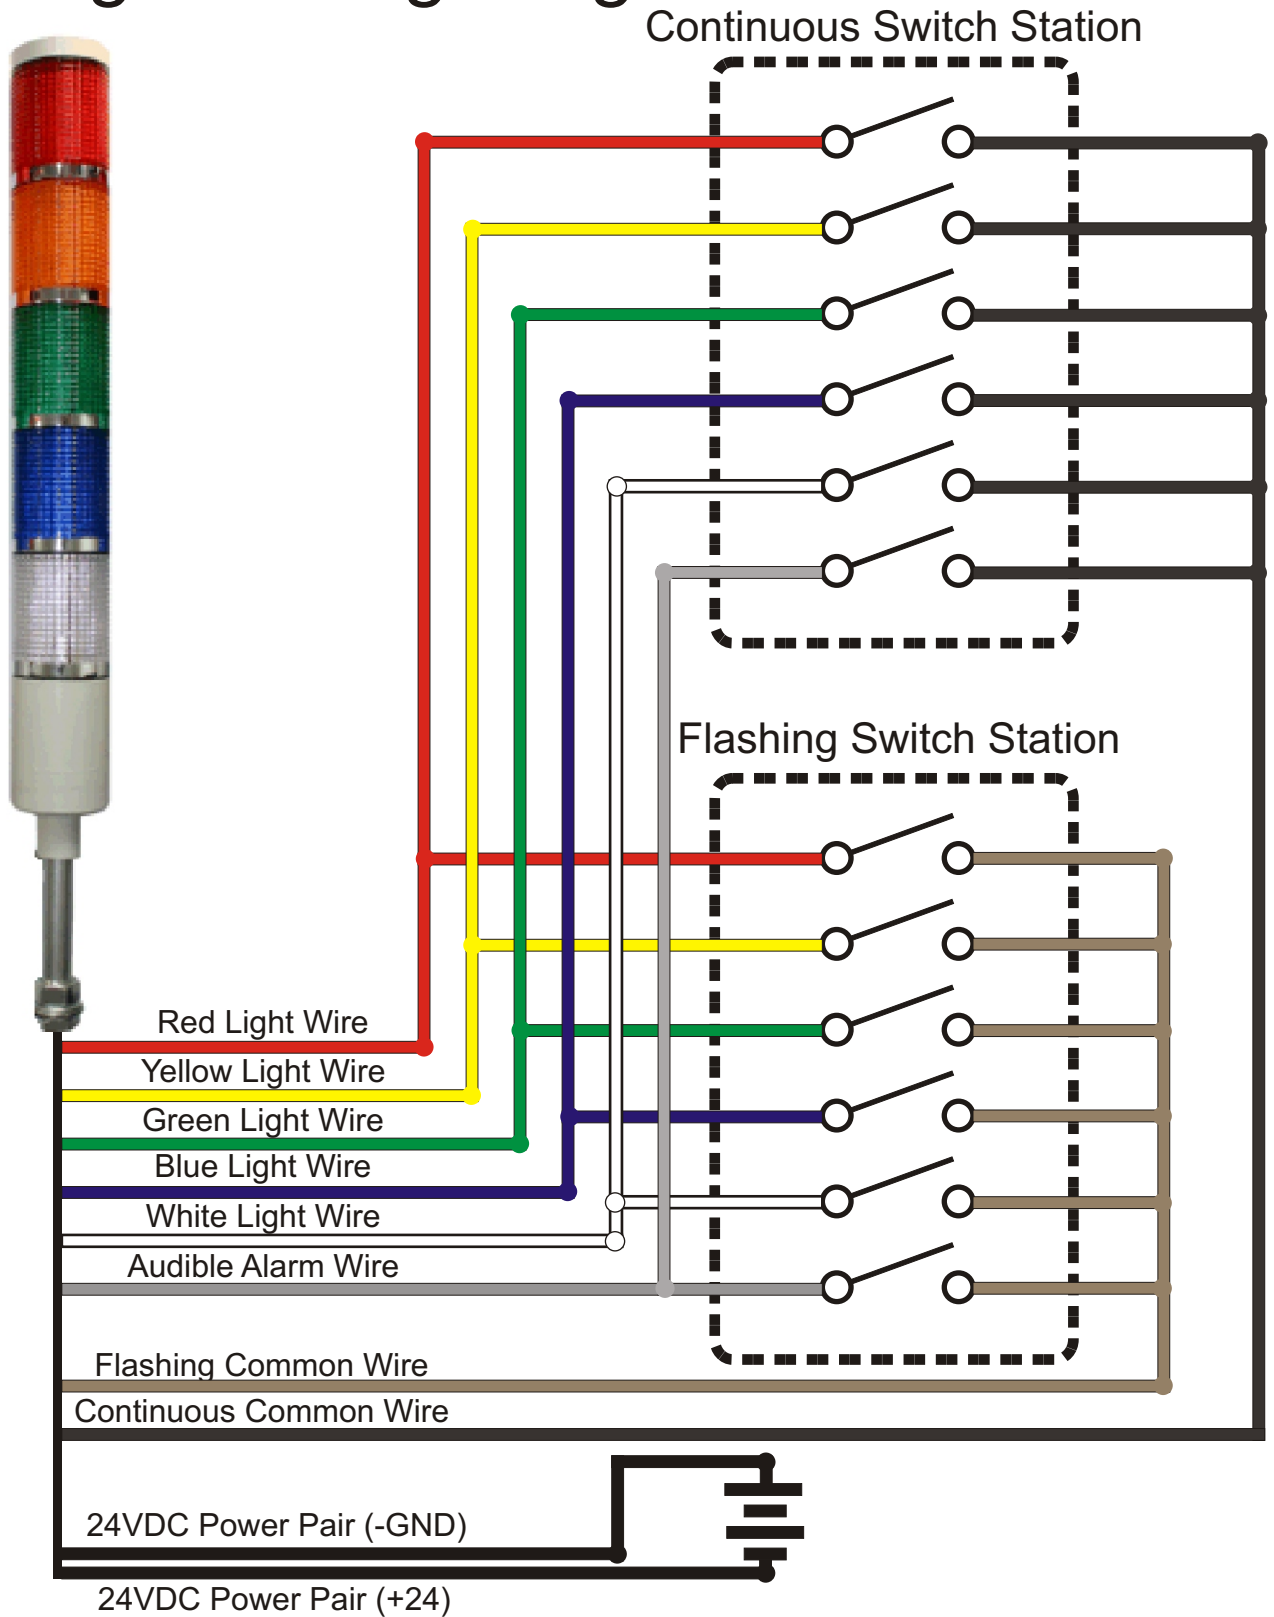

# Stack Light Wiring Diagram

Wire Color	Wire Purpose	Wire Color	Wire Purpose	<b>American LED-gible</b> LD 5200 Series Wiring Diagram 24 Volt Flashing/Audible Models Aug 9, 2009                      Revision: A	
Color-Red	Actuate Red Light	Color-Gray	Actuate Audible Tone		
Color-Yellow	Actuate Yellow Light	Color-Brown	Flashing Common		
Color-Green	Actuate Green Light	Color-Black	Continuous Common		
Color-Blue	Actuate Blue Light	Color-Black pair	24VDC Power		
Color-White	Actuate White Light	Color-Black pair	24VDC Power		