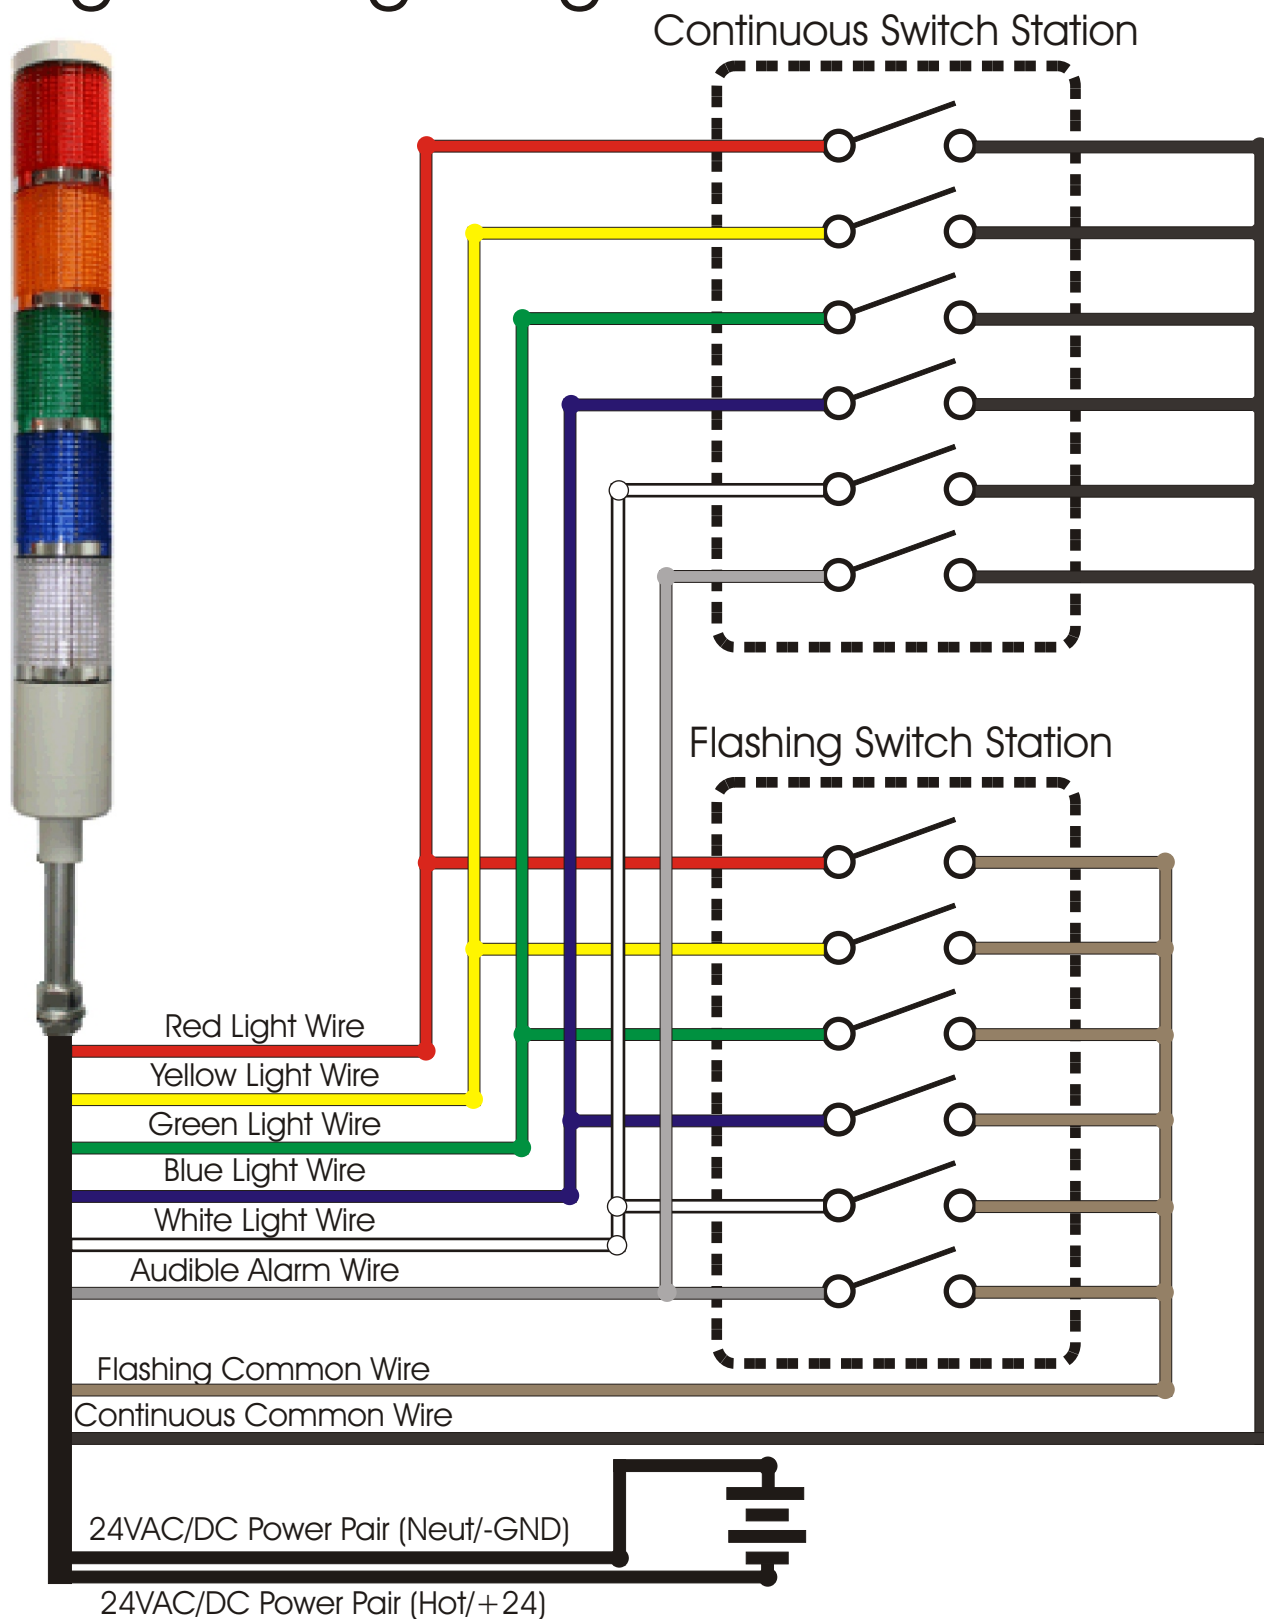

Stack Light Wiring Diagram

Wire Color	Wire Purpose	Wire Color	Wire Purpose	American LED-gible LD 5200 Series Wiring Diagram	
Color-Red	Actuate Red Light	Color-Gray	Actuate Audible Tone		
Color-Yellow	Actuate Yellow Light	Color-Brown	Flashing Common		
Color-Green	Actuate Green Light	Color-Black	Continuous Common	Aug 9, 2009 Revision: A	
Color-Blue	Actuate Blue Light	Color-Black pair	24VAC/DC Power		
Color-White	Actuate White Light	Color-Black pair	24VAC/DC Power		